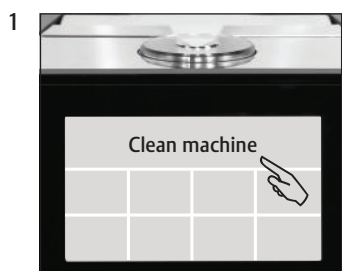

### 'Display'

Precondition: 'Clean machine'

'Clean'

'Empty coffee grounds container'

'Press the Rotary Switch'

'Machine is being cleaned'  
'Add cleaning tablet'

'Press the Rotary Switch'

'Machine is being cleaned'  
'Empty coffee grounds container'